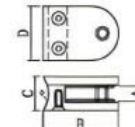

(can be customized)

SP-002
SIZE:48*H160mm
10-12mm Glass
SIZE:50*H180mm
12-15mm Glass
SIZE:50*H300mm
12-15mm Glass

(can be customized)

• Option Glass clamp

SQUARE BALUSTRADE GLASS RAILING

HLS-012
H950mm-45*45mm
8-11mm Glass
Maximu separation: 1200mm

HLS-013
H950mm-50*50 mm
10-12mm Glass
Maximu separation: 1200mm

HLS-014
H950mm-50*50mm
10-13.52mm Glass
Maximu separation: 1200mm

ROUND BALUSTRADE GLASS RAILING

HLS-018
H950mm
Look to the right for details
Maximu separation: 1200mm

GL-003

GL-004

| SIZE | DIMENSION | | | | |
|---------|-----------|----|------|----|------|
| | A | B | C | D | φ |
| 8-10mm | 8-10 | 53 | 23 | 40 | 38.1 |
| 10-12mm | 10-12 | 53 | 25 | 40 | 50.8 |
| 10-12mm | 10-12 | 63 | 28 | 45 | 50.8 |
| 16-18mm | 16-18 | 65 | 32.5 | 50 | 63.5 |

| SIZE | DIMENSION | | | |
|---------|-----------|----|------|----|
| | A | B | C | D |
| 8-10mm | 8-10 | 60 | 23 | 40 |
| 10-12mm | 10-12 | 60 | 25 | 40 |
| 10-12mm | 10-12 | 60 | 28 | 45 |
| 16-18mm | 15-18 | 65 | 32.8 | 50 |