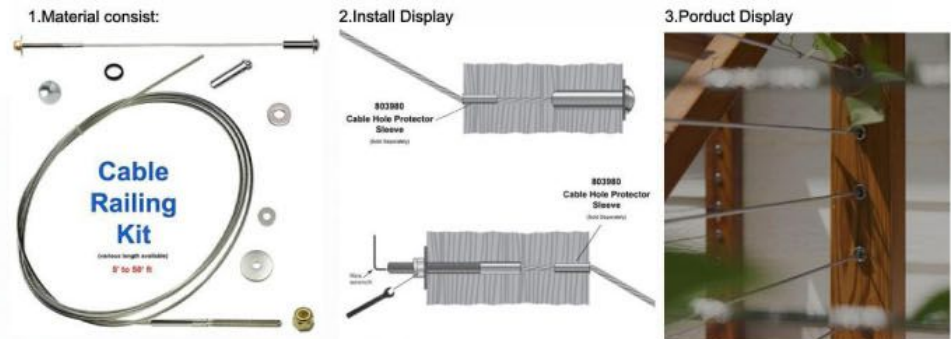

HLS-021
H950mm-Ø38.1mm
Ø12mm Horizontal bar or tube
Maximum separation:1200mm

Detailed Display

• Cable Railing Component

Cable Railing Component Series 2

•Glass Door Handles

GDH-600 GDH-610 GDH-620 GDH-630 GDH-510 GDH-410