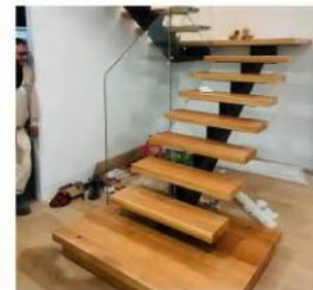

Project Showcases