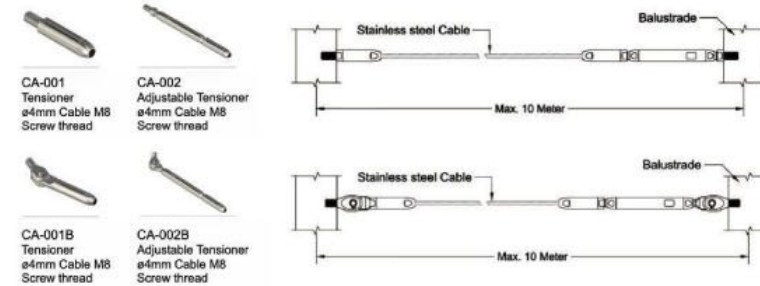

• Cable Railing Component

Cable Railing Component Series 2